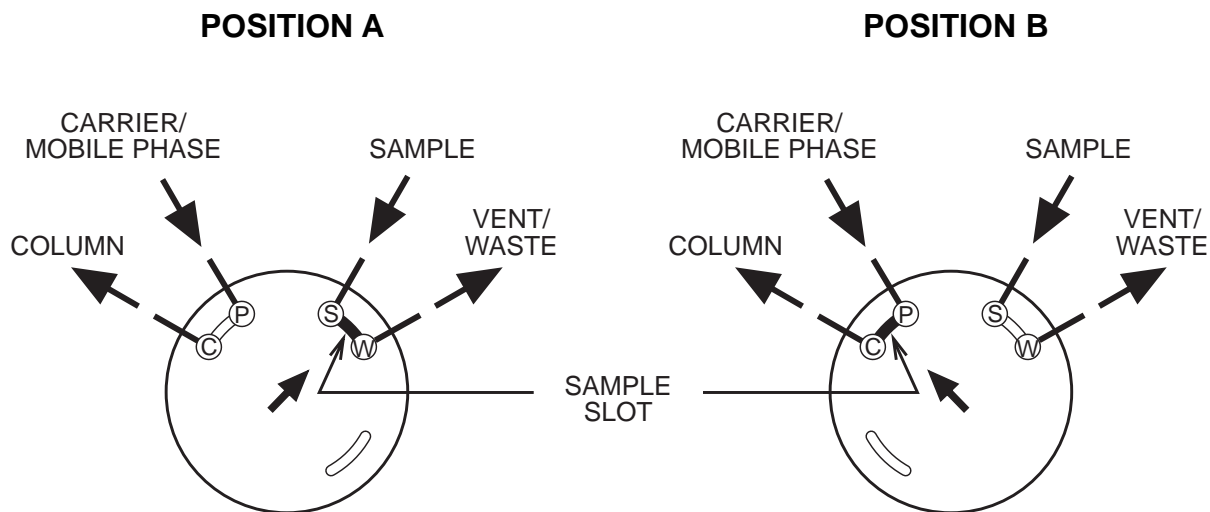

Schematic Flow Diagram - 2 Position Sample Injector/ Switching Valves

Cheminert® 4 port internal sample (fixed volume) injector
All high and low pressure models

Valve viewed from end opposite handle or actuator