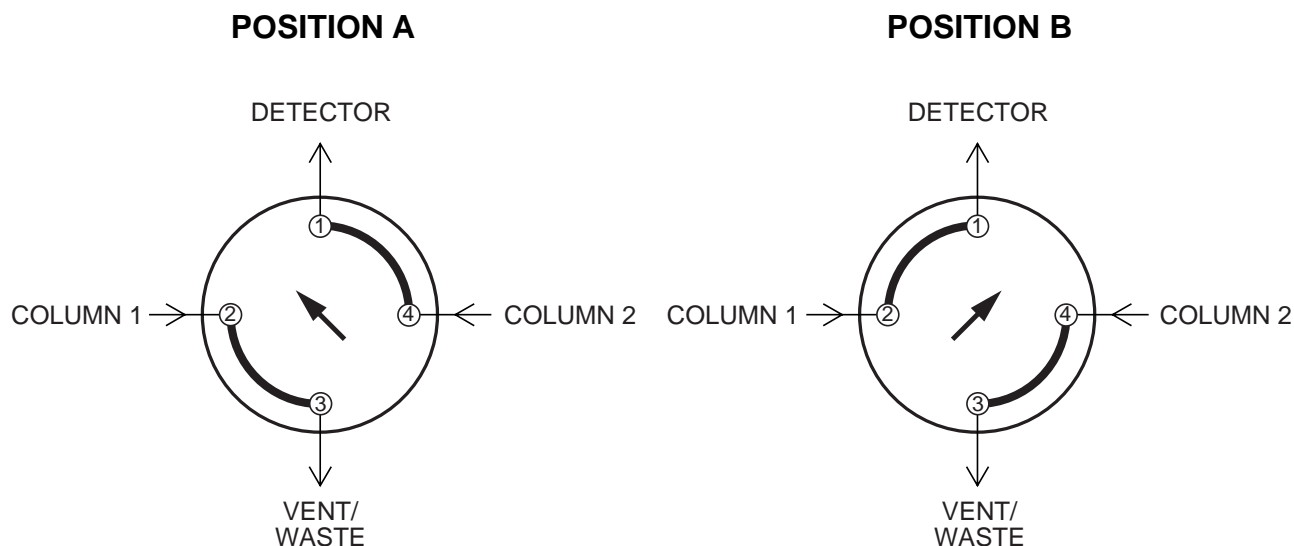

Schematic Flow Diagram - 2 Position Switching Valves

Cheminert® 4 port switching valves
All high and low pressure models

Valve viewed from end opposite handle or actuator

North America, South America, and Australia/Oceania contact: