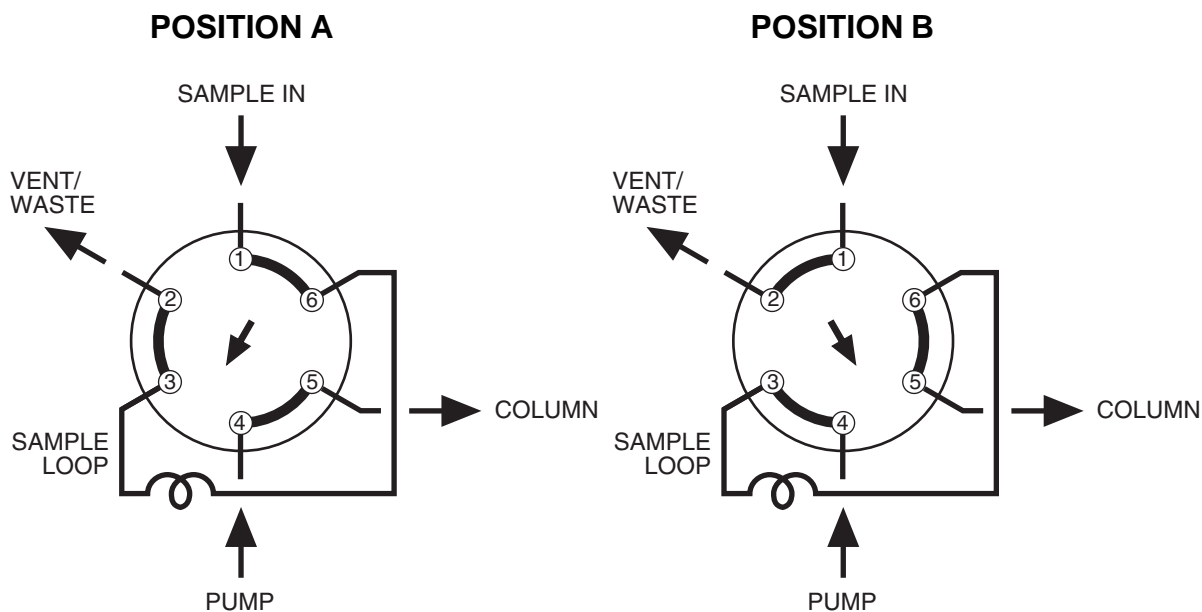

Schematic Flow Diagram - 2 Position Sample Injector/ Switching Valves

Cheminert® 6 port external loop sample injectors
All high and low pressure except Model C3

For other examples of 6 port valve applications, refer to the Valco Instruments Co. Inc. catalog or to the support section of www.vici.com.